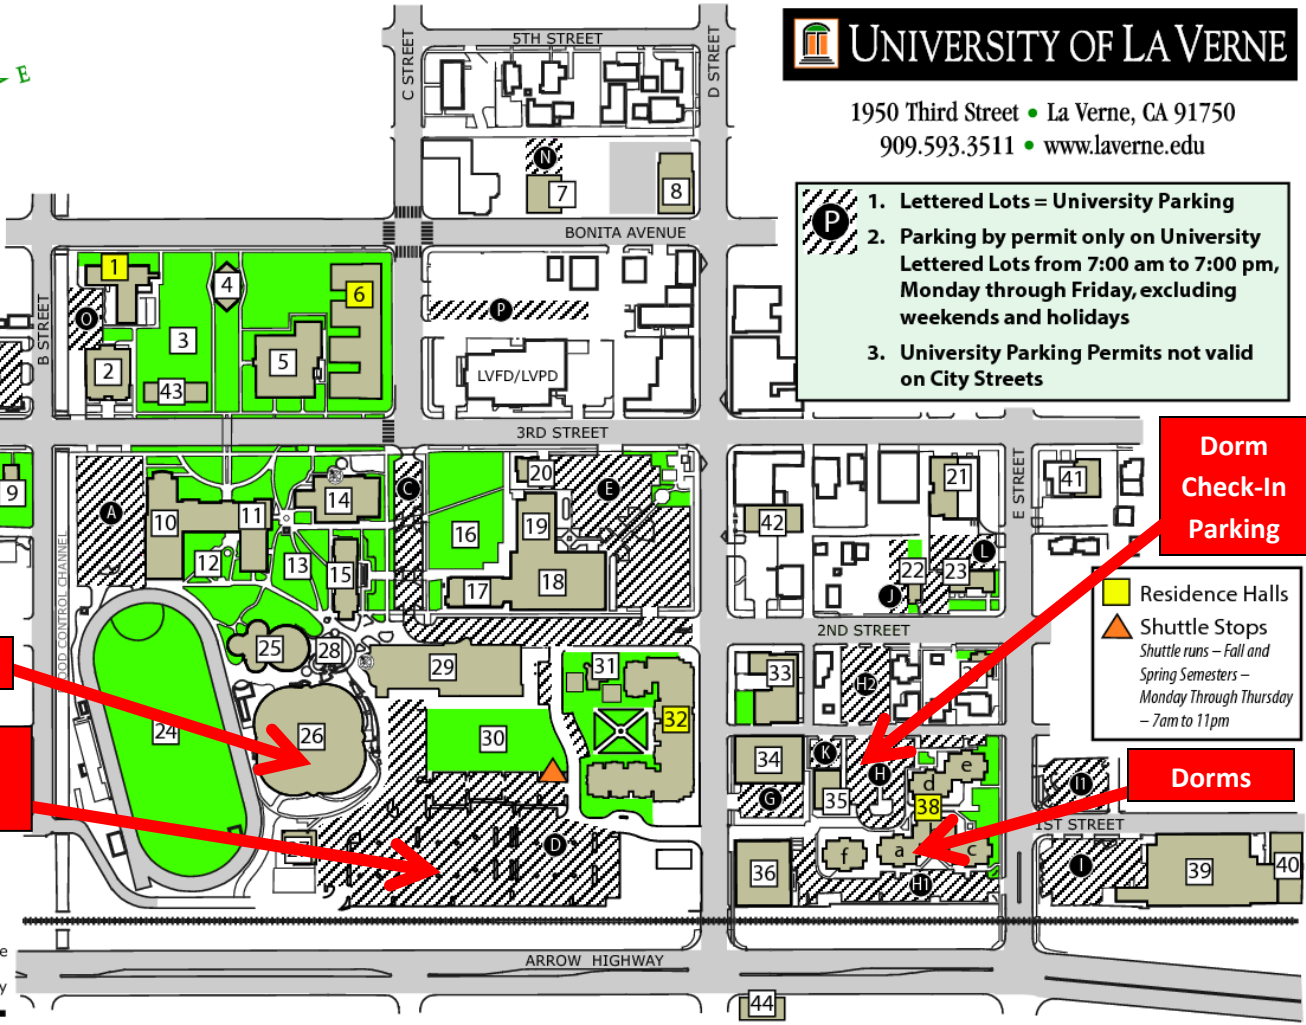

Dorm Check-In Parking

Residence Halls
Shuttle Stops
Shuttle runs – Fall and Spring Semesters – Monday Through Thursday – 7am to 11pm

Dorms

GYM
Parking Structure

Off Campus Parking Lot S Shuttle Service A Street & Arrow Highway